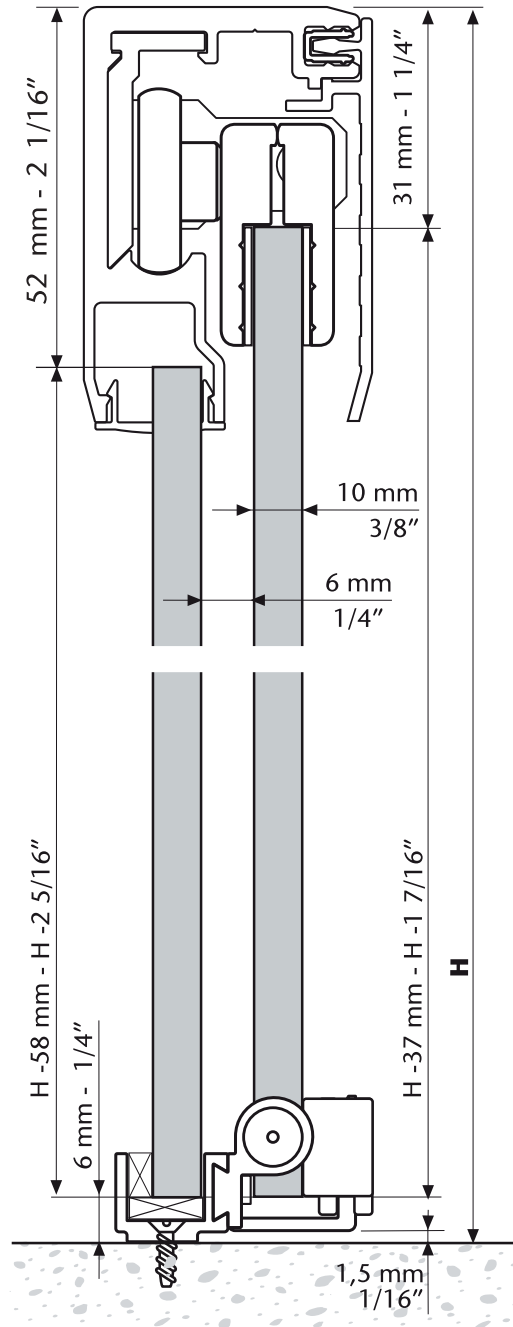

X= 1 5/8"  
Y= 2 3/8"

EXPERT A

**KLEIN USA, Inc.**<sup>®</sup>

Customer Phone: (+34) 902 199 822

Customer Fax: (+34) 902 199 667

[www.klein-usa.com](http://www.klein-usa.com)

# Roll Glass 40 Expert A

KLEIN USA, Inc has the right to change the sizes and/or the product in any moment without previous notice.