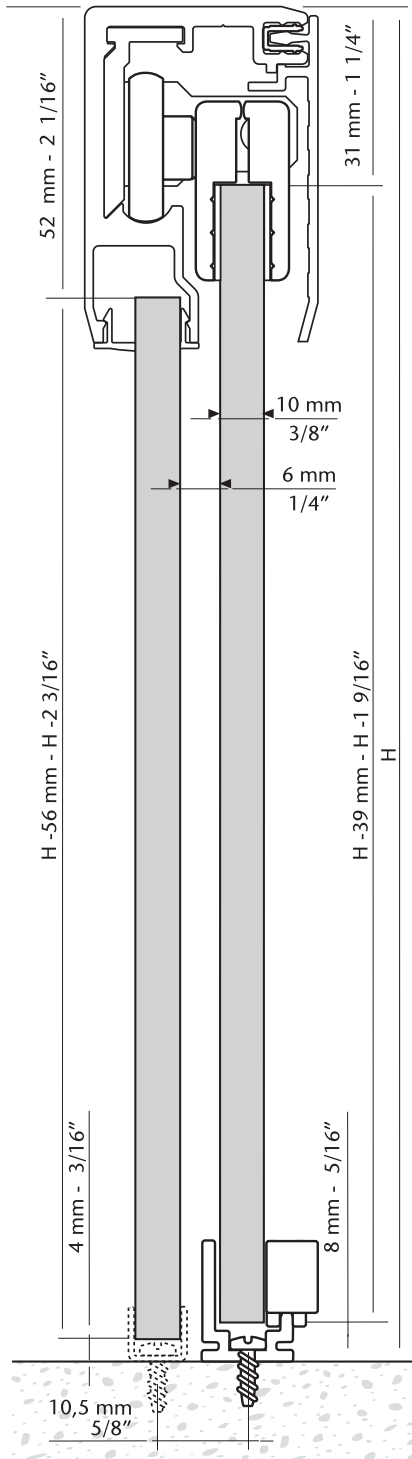

X = 1 5/8"
Y = 2 3/8"

KLEIN USA, Inc.®

Customer Phone: (+34) 902 199 822

Customer Fax: (+34) 902 199 667

www.klein-usa.com

Roll Glass 40 Basic

KLEIN USA, Inc has the right to change the sizes and/or the product in any moment without previous notice.